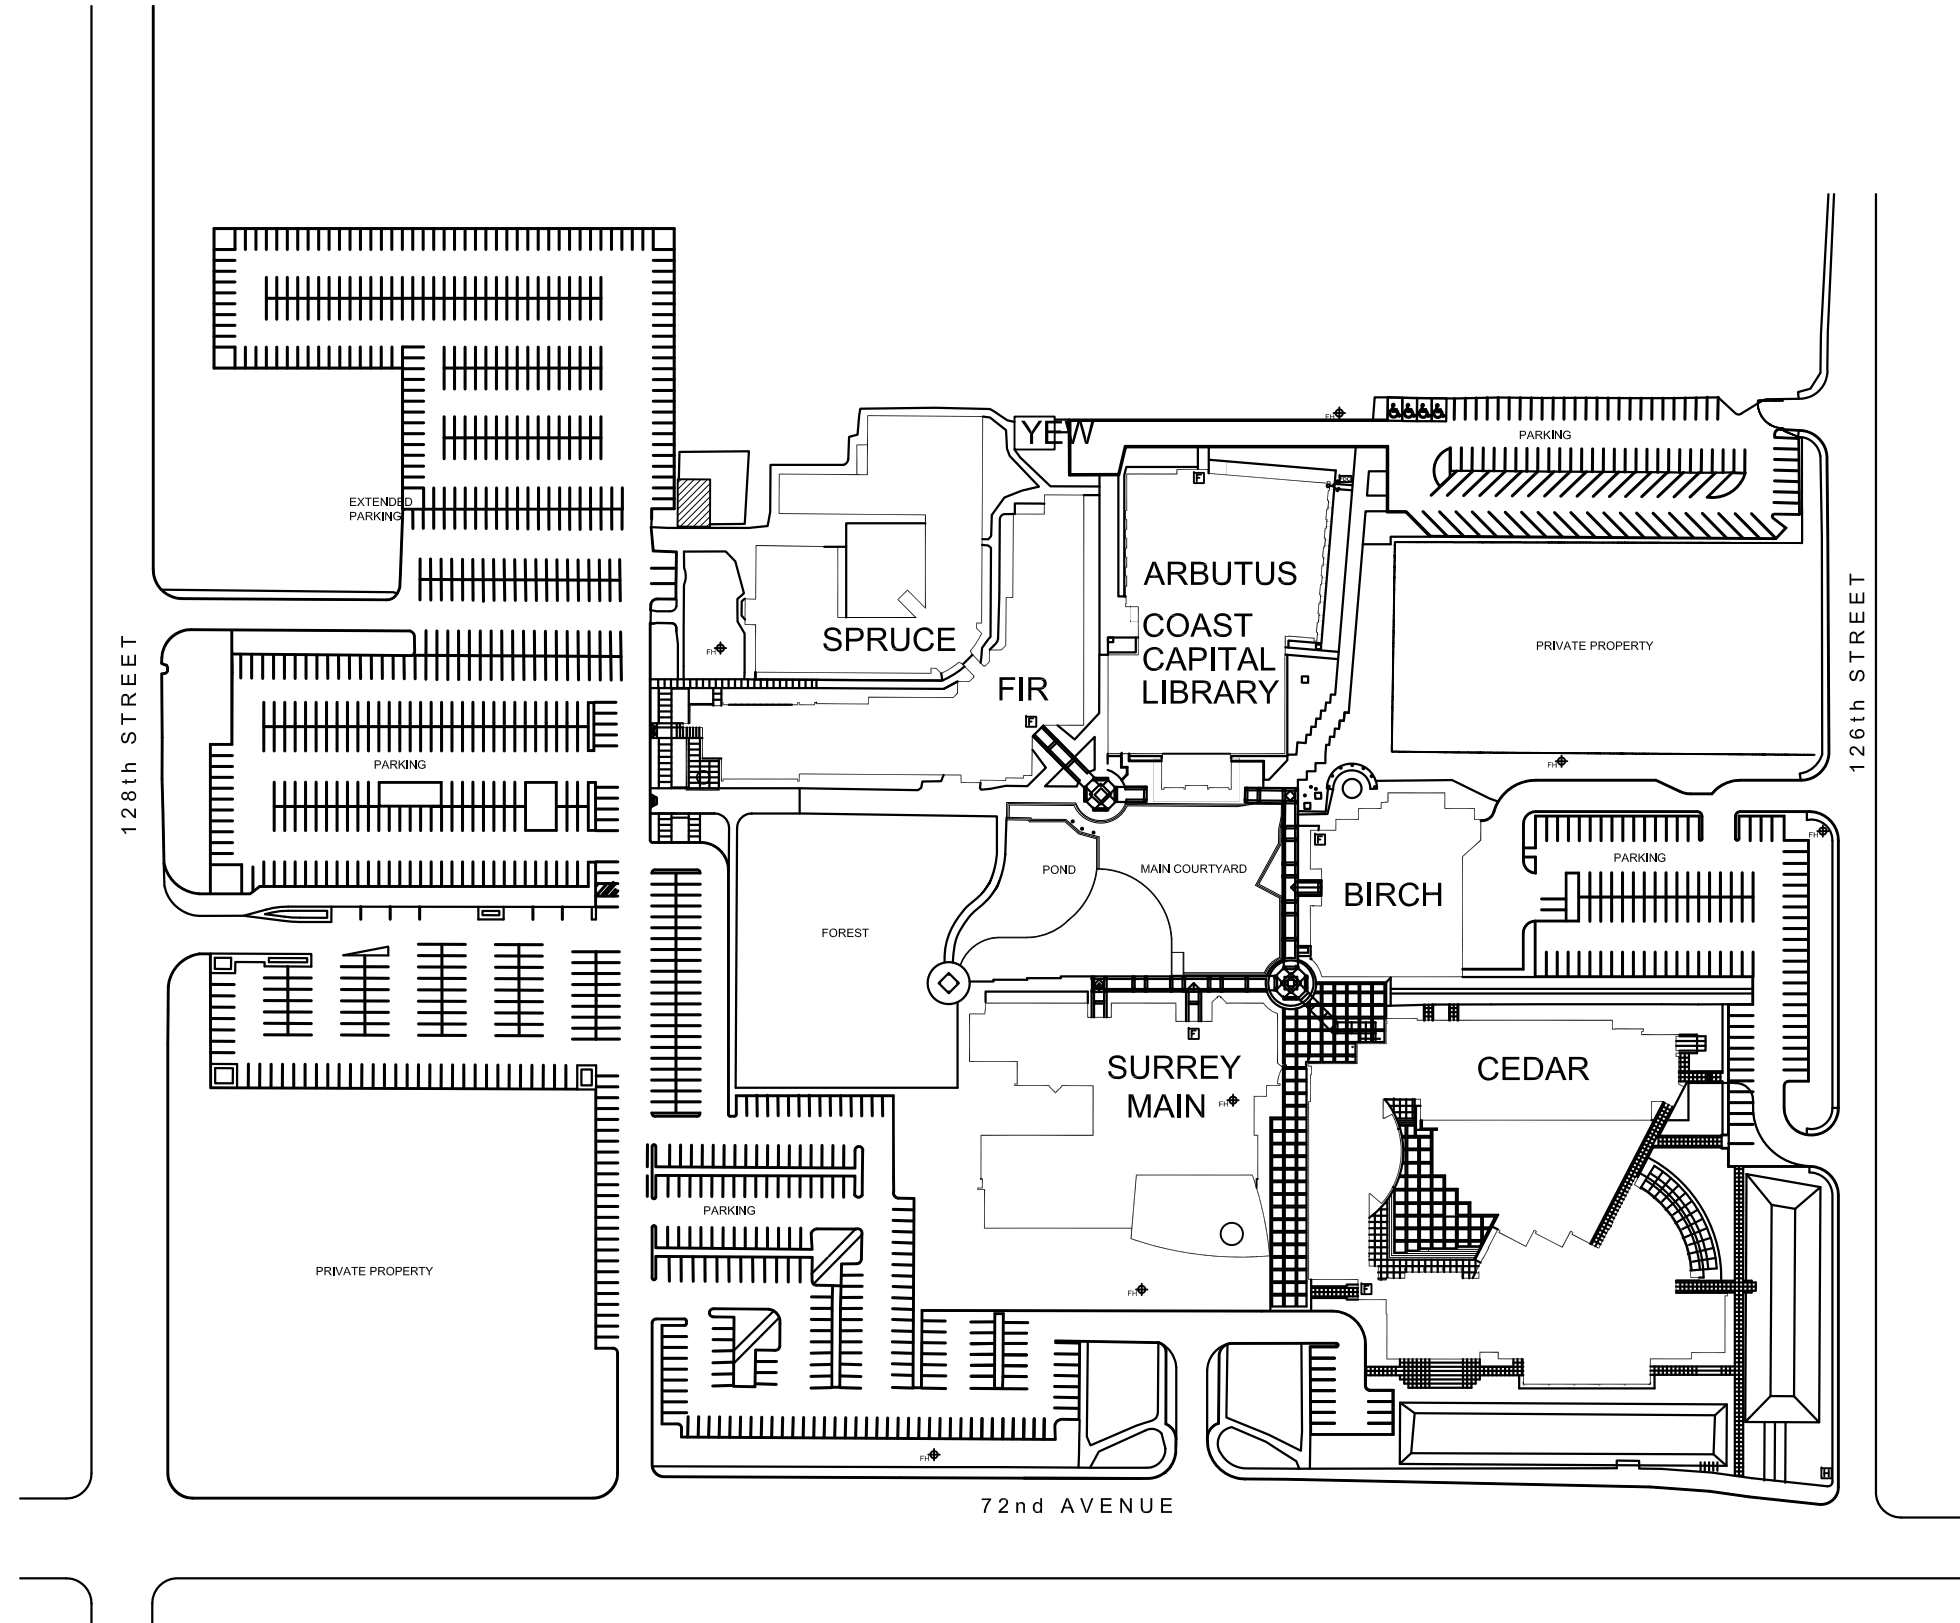

FACILITIES

KWANTLEN POLYTECHNIC UNIVERSITY

DRAWING TITLE BLDG C - SECOND FLOOR	DRAWING NUMBER DWG# - 1
CAMPUS LOCATION SURREY	DATE JULY 16, 2010
SCALE NTS	DRAWN BY BLDG C - SECOND FLOOR